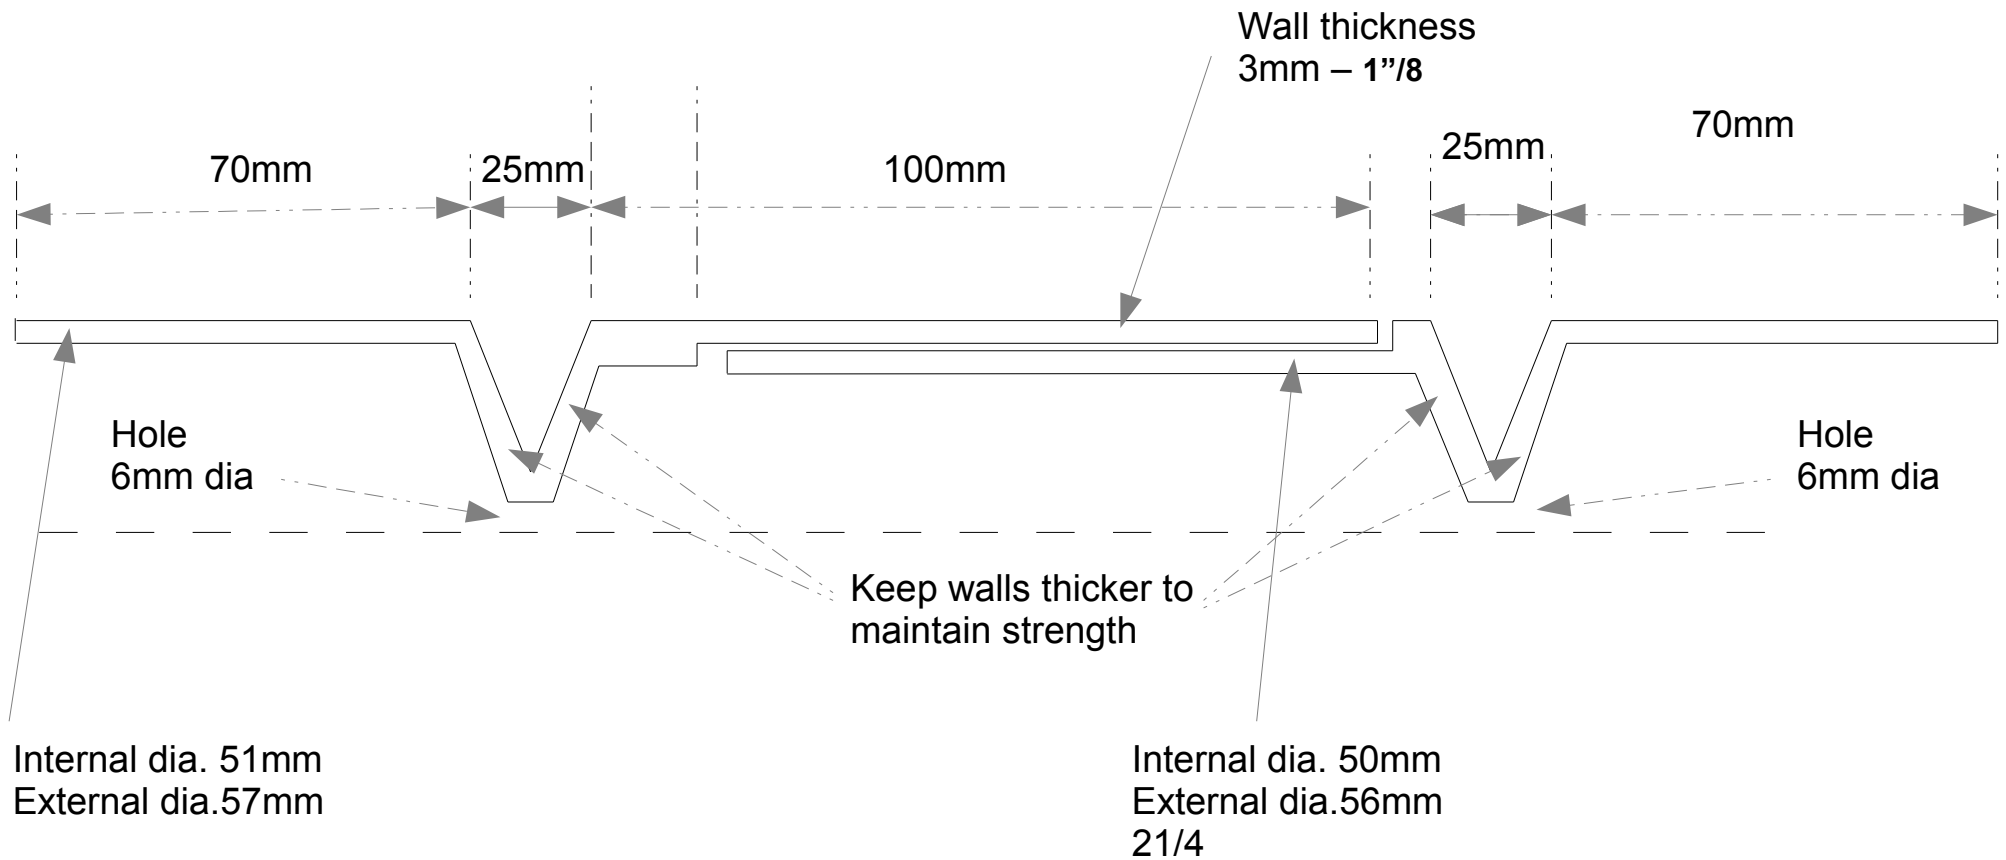

# Christmas Cracker.

# Christmas Cracker Tree decoration

Internal dia. 26mm  
External dia. 30mm

Stock 35 x 35 x 215 (mm)  $1 \frac{3}{8} \times 1 \frac{3}{8} \times 8 \frac{1}{2}$