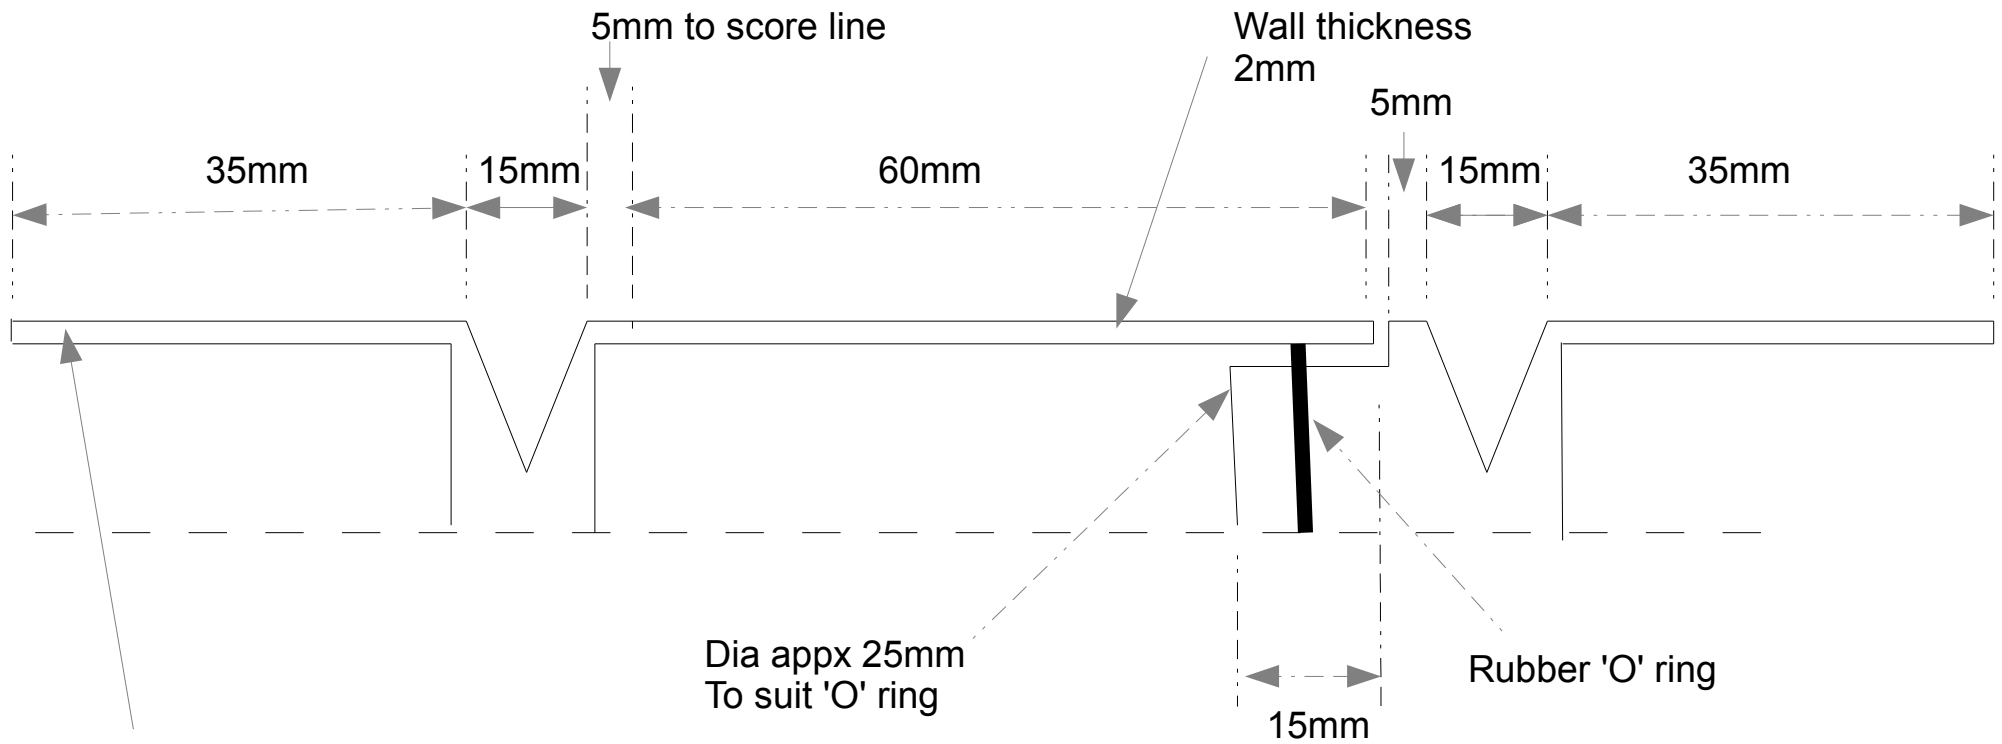

# Christmas Cracker Tree decoration

Internal dia. 26mm  
External dia. 30mm

Stock 35 x 35 x 215 (mm)  $1 \frac{3}{8} \times 1 \frac{3}{8} \times 8 \frac{1}{2}$